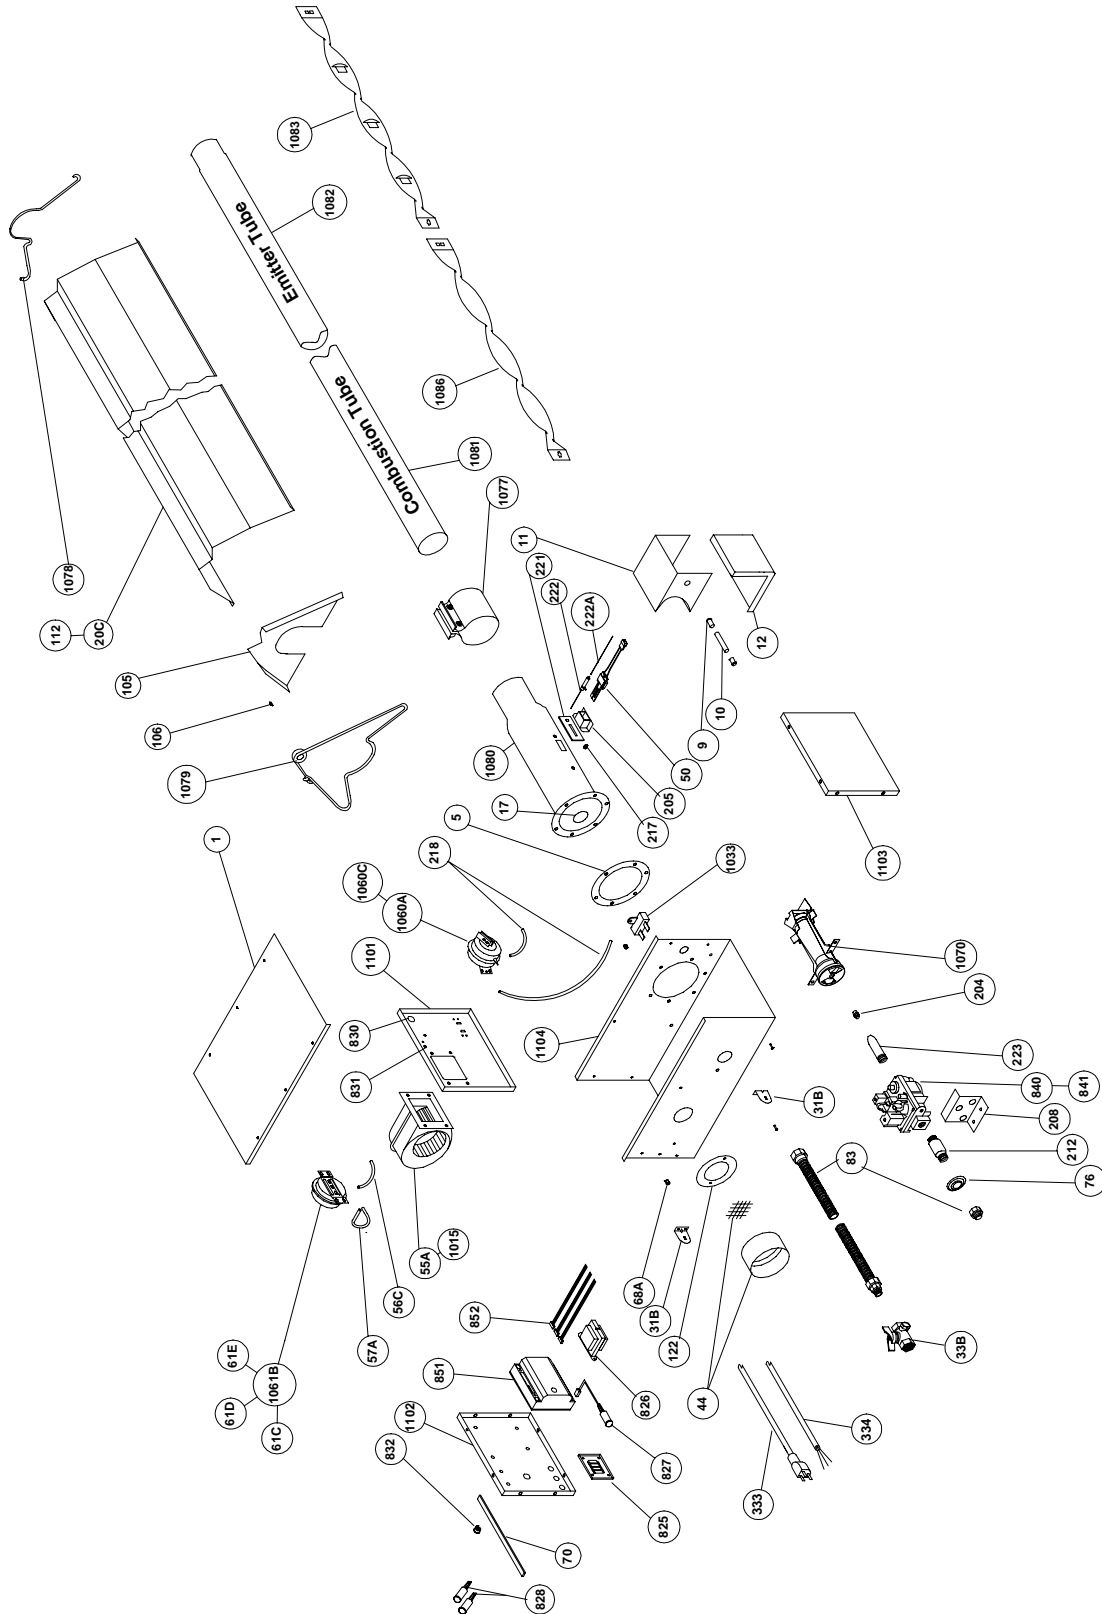

LD Series

Parts Breakdown

LD SERIES PARTS LISTING

TP#	ITEM	TP#	ITEM
TP-1	CONTROL BOX COVER	TP-222A	FLAME ROD WIRE
TP-5	FLANGE GASKET	TP-223	GAS MANIFOLD
TP-9	CONDUIT COUPLING	TP-333	3' BLACK 120V PLUG
TP-10	CONDUIT 4" X 1/2"	TP-334	YELLOW 24V CONTROL WIRE
TP-11	GLO-BAR IGNITOR BOX	TP-825	HLRB RELAY BOARD
TP-12	GLO-BAR IGNITOR BOX COVER	TP-826	40VA TRANSFORMER
TP-17	SIGHT GLASS KIT	TP-827	RED LED DISPLY DIAGNOSTIC LIGHT
TP-20C	120" ALUMINUM REFLECTOR	TP-828	YELLOW OPERATIONAL IND. LIGHT
TP-31B	CONTROL BOX BRACKET	TP-830	DIVIDER GROMMET
TP-33B	1/2" GAS COCK	TP-831	GREEN SELF TAP GROUND SCREW
TP-44	AIR ORIFICE W/SCREEN - CONSULT FACTORY	TP-832	THERMOSTAT TERMINAL STRIP
TP-50	GLO-BAR IGNITOR	TP-840	36E96-224 TWO STAGE GAS VALVE - NAT
TP-55A	FAN BLOWER (40, 50 MBTU/H)	TP-841	36E96-226 TWO STAGE GAS VALVE - LP
TP-56C	1/4" ATMOSPHERIC TUBE (VINYL)	TP-851	MICRO-60-24 DIAGNOSTIC CIRCUIT BOARD
TP-57A	1/4" PRESSURE TUBE	TP-852	WIRE HARNESS SET (3PCS.) FOR MICRO 60 BOARD
TP-61C	N.O. BURNER PRESS. SWITCH PPS 10069-2552 (40 MBTU/H)	TP-1015	FAN BLOWER (25, 30 MBTU/H)
TP-61D	N.O. BURNER PRESS. SWITCH PPS 10069-2551 (30 MBTU/H)	TP-1033	THERMAL FUSE
TP-61E	N.O. BURNER PRESS. SWITCH PPS 10069-3050 (25 MBTU/H)	TP-1060A	EXHT PRESS. SWITCH PPS 10070-3227 (25, 30 MBTU/H)
TP-68A	STRAIN RELIEF BUSHING	TP-1060C	EXHT PRESS. SWITCH PPS 10070-3228 (40, 50 MBTU/H)
TP-70	CONTROL BOX COVER GASKET (PER FOOT**)	TP-1061B	N.O. BURNER PRESS. SWITCH PPS 10069-3226 (50 MBTU/H)
TP-76	RUBBER GROMMET	TP-1070	BURNER (25 TO 50 MBTU/H)
TP-83	STAINLESS STEEL FLEX CONNECTOR	TP-1078	REFLECTOR CENTER SUPPORT
TP-105	REFLECTOR END CAP	TP-1077	TUBE CLAMP
TP-106	REFLECTOR CLIP	TP-1079	WIRE HANGER W/ SPRING CLIP
TP-112	5' REFLECTOR	TP-1080	16" BURNER TUBE WITH FLANGE - 3" SPECIAL
TP-122	GASKET FOR AIR ORIFICE & AIR COLLAR	TP-1081	10 FT.- 3" TITANIUM COMBUSTION TUBE
TP-204	GAS ORIFICE - CONSULT FACTORY	TP-1082	10 FT.- 3" COATED ALUMINIZED RADIANT TUBE
TP-205	GLO-BAR HOLDER	TP-1083	3" S.S. INTERLOCKING 33" PRESSURE BAFFLE W/ TABS
TP-208	"Z" MOUNTING BRACKET	TP-1086	3" S.S. INTERLOCKING 33" HEAT BAFFLE SECTION
TP-212	1/2" X 3" PIPE NIPPLE	TP-1101	DIVIDER PANEL W/ P.S. MOUNTING TABS
TP-217	PRESSURE BARB FITTING	TP-1102	LEFT END PANEL W/ LIGHT HOLES
TP-218	EXHAUST PRESSURE TUBE (VINYL)	TP-1103	RIGHT END PANELS - NO HOLES
TP-221	GLO-BAR HOLDER GASKET	TP-1104	CONTROL BOX
TP-222	FLAME ROD		