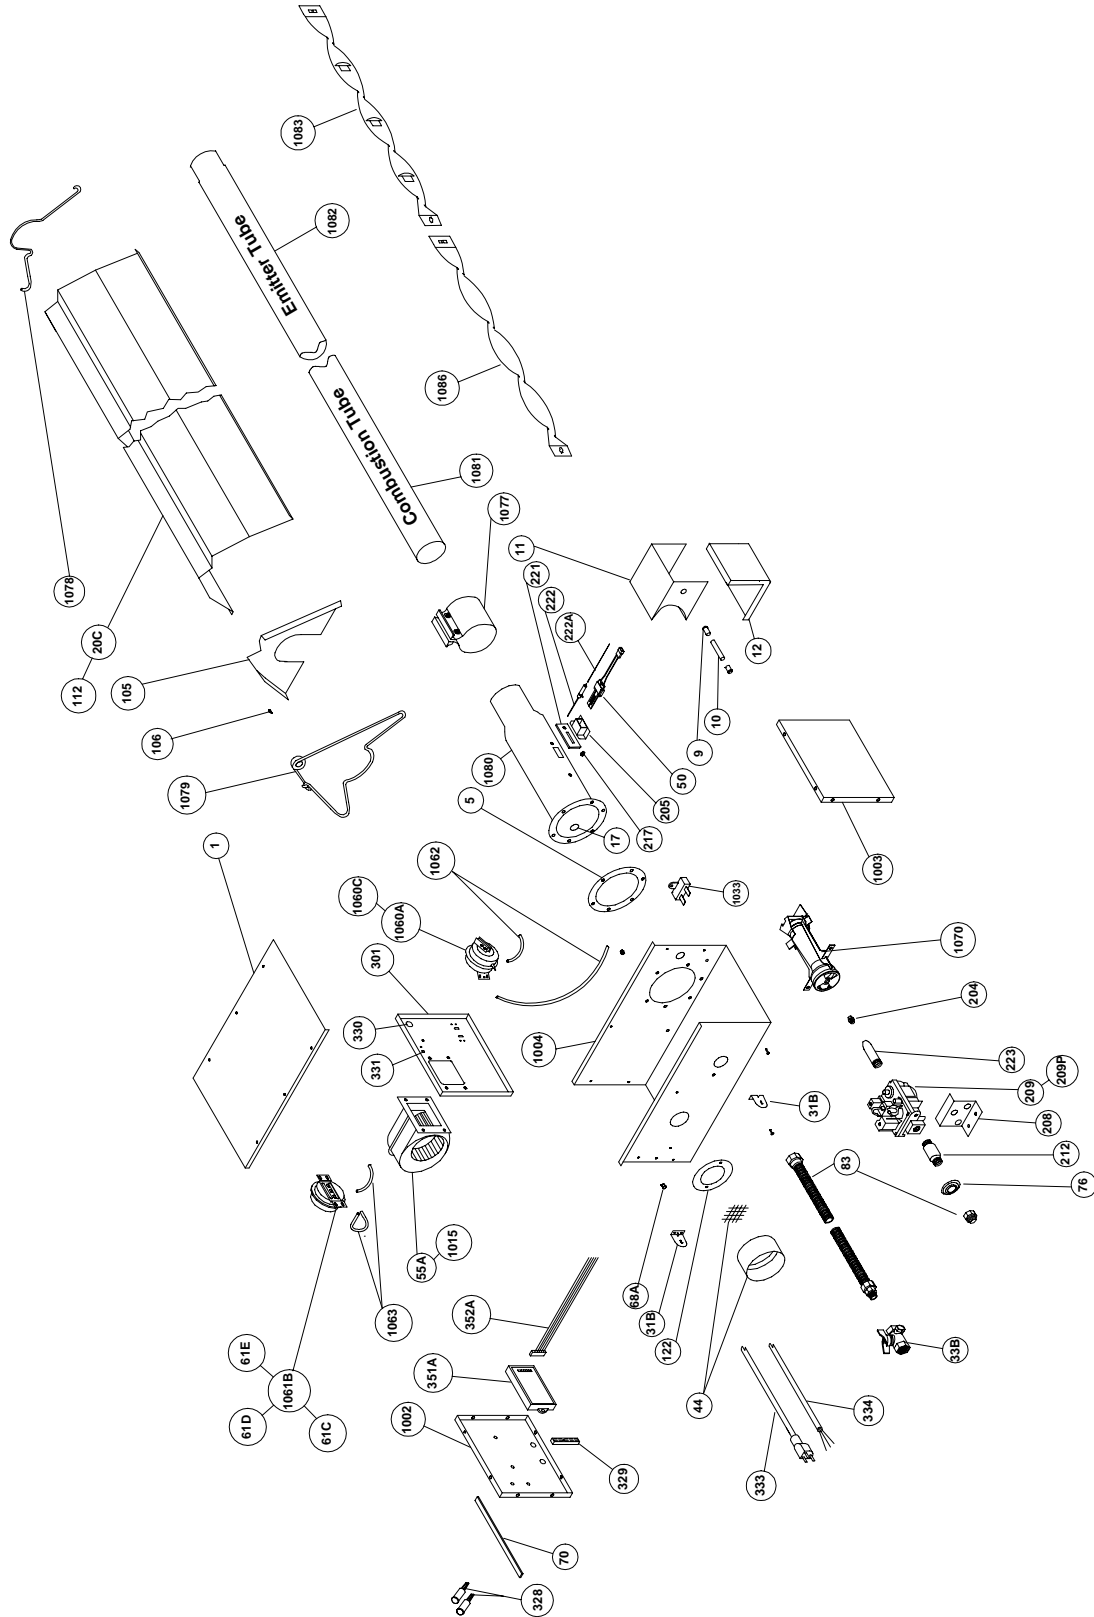

LS Series

Parts Breakdown

LS SERIES PARTS LISTING

TP#	ITEM	TP#	ITEM
TP-1	CONTROL BOX COVER	TP-222	FLAME ROD
TP-5	FLANGE GASKET	TP-222A	FLAME ROD WIRE
TP-9	CONDUIT COUPLING	TP-223	GAS MANIFOLD
TP-10	CONDUIT 4" X 1/2"	TP-301	DIVIDER PANEL W/ P.S. MOUNTING TABS
TP-11	GLO-BAR IGNITOR BOX	TP-328	120V INDICATOR LIGHT
TP-12	GLO-BAR IGNITOR BOX COVER	TP-329	1/4" NEUTRAL TERMINAL BLOCK
TP-17	SIGHT GLASS KIT	TP-330	DIVIDER GROMMET
TP-20C	120" ALUMINUM REFLECTOR	TP-331	GREEN SELF TAP GROUND SCREW
TP-31B	CONTROL BOX BRACKET	TP-333	3' BLACK 120V PLUG
TP-33B	1/2" GAS COCK	TP-334	YELLOW 24V CONTROL WIRE
TP-44	AIR ORIFICE W/SCREEN - CONSULT FACTORY	TP-351A	MARK 17DU-117 POTTED CIRCUIT BOARD
TP-50	GLO-BAR IGNITOR	TP-352A	LONG WIRING HARNESS FOR 17DU-117
TP-55A	FAN BLOWER (40, 50, 60 MBTU/H)	TP-1002	LEFT END PANEL W/ LIGHT HOLES
TP-61C	N.O. BURNER PRESS. SWITCH PPS 10069-2552 (40MBTU/H)	TP-1003	RIGHT END PANELS - NO HOLES
TP-61D	N.O. BURNER PRESS. SWITCH PPS 10069-2551 (30MBTU/H)	TP-1004	CONTROL BOX
TP-61E	N.O. BURNER PRESS. SWITCH PPS 10069-3050 (25MBTU/H)	TP-1015	FAN BLOWER (25, 30 MBTU/H)
TP-68A	STRAIN RELIEF BUSHING	TP-1033	THERMAL FUSE
TP-70	CONTROL BOX COVER GASKET (PER FOOT**)	TP-1060A	EXHT PRESS. SWITCH PPS 10070-3227 (25,30 MBTU/H)
TP-76	RUBBER GROMMET	TP-1060C	EXHT PRESS. SWITCH PPS 10070-3228 (40,50 MBTU/H)
TP-83	STAINLESS STEEL FLEX CONNECTOR	TP-1061B	N.O. BURNER PRESS. SWITCH PPS 10069-3226 (50 MBTU/H)
TP-105	REFLECTOR END CAP	TP-1062	EXHAUST PRESSURE TUBE (VINYL)
TP-106	REFLECTOR CLIP	TP-1063	1/4" ATMOSPHERIC & PRESSURE TUBES (VINYL)
TP-112	5' REFLECTOR	TP-1070	BURNER (25 TO 50 MBTU/H)
TP-122	GASKET FOR AIR ORIFICE & AIR COLLAR	TP-1077	TUBE CLAMP
TP-204	GAS ORIFICE - CONSULT FACTORY	TP-1078	REFLECTOR CENTER SUPPORT
TP-205	GLO-BAR HOLDER	TP-1079	WIRE HANGER W/ SPRING CLIP
TP-208	"Z" MOUNTING BRACKET	TP-1080	16" BURNER TUBE WITH FLANGE
TP-209	36E36A-246 GAS VALVE - NAT GAS ASSY	TP-1081	10 FT. TITANIUM COMBUSTION TUBE
TP-209P	36E36A-240 GAS VALVE - LP GAS ASSY	TP-1082	10 FT. STAINLESS RADIANT TUBE
TP-212	1/2" X 3" PIPE NIPPLE	TP-1083	3" S.S. INTERLOCKING 33" PRESSURE BAFFLE WITH TABS
TP-217	PRESSURE BARB FITTING	TP-1086	3" S.S. INTERLOCKING 33" HEAT BAFFLE SECTION
TP-221	GLO-BAR HOLDER GASKET		